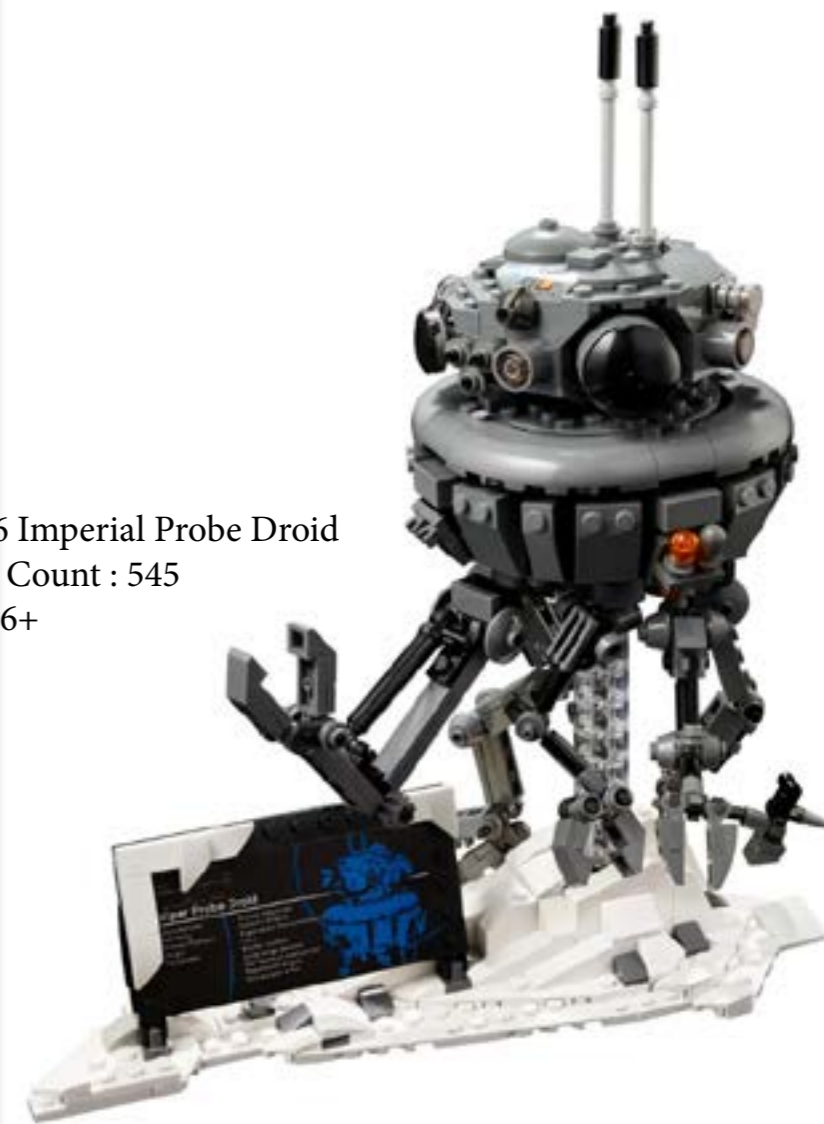

75306 Imperial Probe Droid
Piece Count : 545
Ages 6+